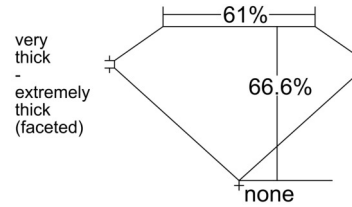

PROPORTIONS

Profile not to actual proportions